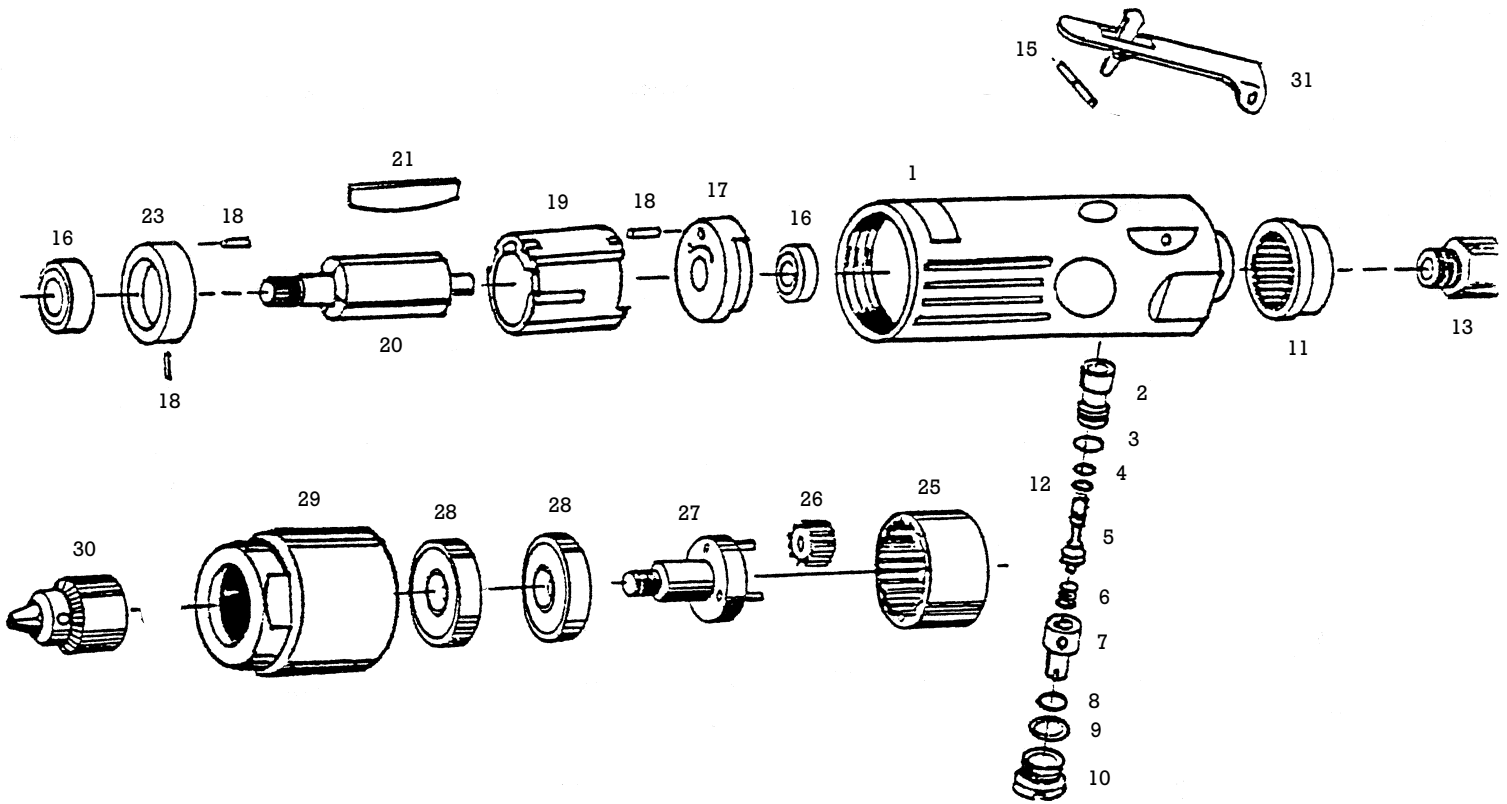

PARTS LISTING

MACHINE: 3/8" STRAIGHT AIR DRILL

MACHINE STOCK No.61251.

MACHINE PART No.4414.

10/2000

KEY No.	PART No.	STOCK No.	DESCRIPTION
1	Y4414-1	61279	Housing
2	Y4414-2	61280	Valve bush
3	Y4414-3	61283	O-ring
4	Y4414-4	61285	O-ring
5	Y4414-5	61286	Valve stem
6	Y4414-6	61287	Spring
7	Y4414-7	61288	Regulator
8	Y4414-8	61291	O-ring
9	Y4414-9	61292	O-ring
10	Y4414-10	61293	Valve screw
11	Y4414-11	61295	Exhaust sleeve
12	Y4414-12	61296	O-ring
13	Y4414-13	61297	Adaptor
14	Y4414-14	61298	Throttle lever
15	Y4414-15	61300	Lever pin (2)

KEY No.	PART No.	STOCK No.	DESCRIPTION
16	Y4414-16	61301	Bearing (2)
17	Y4414-17	61303	Rear plate
18	Y4414-18	61304	Pin (3)
19	Y4414-19	61305	Cylinder
20	Y4414-20	61308	Rotor
21	Y4414-21	61309	Rotor blade (5)
23	Y4414-23	61311	Front plate
25	Y4414-25	61313	Ring gear
26	Y4414-26	61314	Gear & bushing
27	Y4414-27	61316	Spindle
28	Y4414-28	61317	Bearing (2)
29	Y4414-29	61318	Nose housing
30	Y4414-30	61319	3/8" Chuck & key
31	Y4414-31	61320	Safety lever