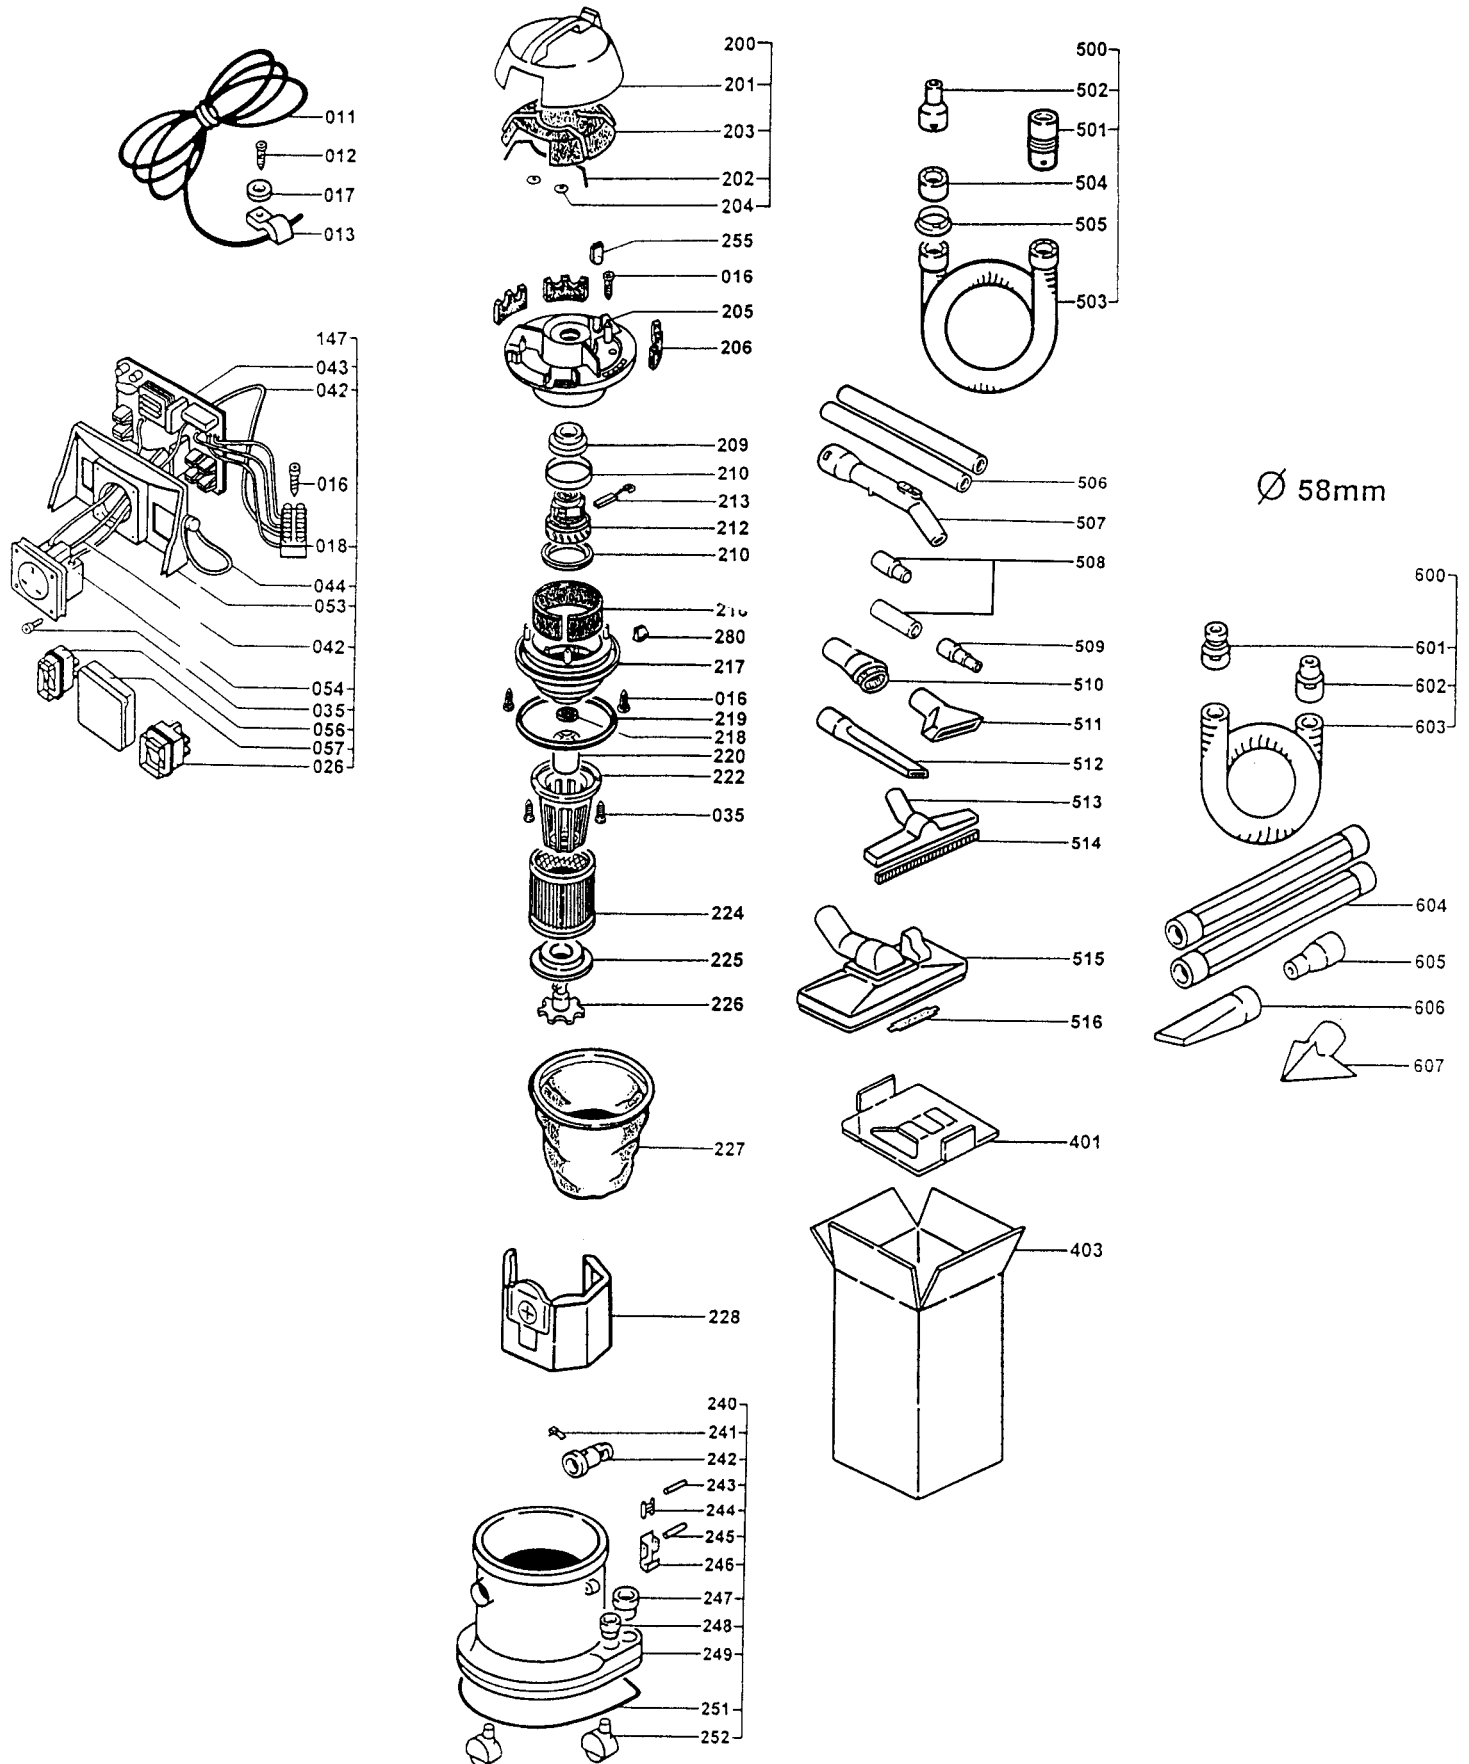

# WET & DRY VACUUM CLEANER

■ STOCK No. 64674. ■ PART No. WDV1400.

## PARTS DRAWING

05/2001

**Helpline: (023) 8049 4344. Sales Desk: (023) 8049 4333. General Enquiries: (023) 8026 6355.**