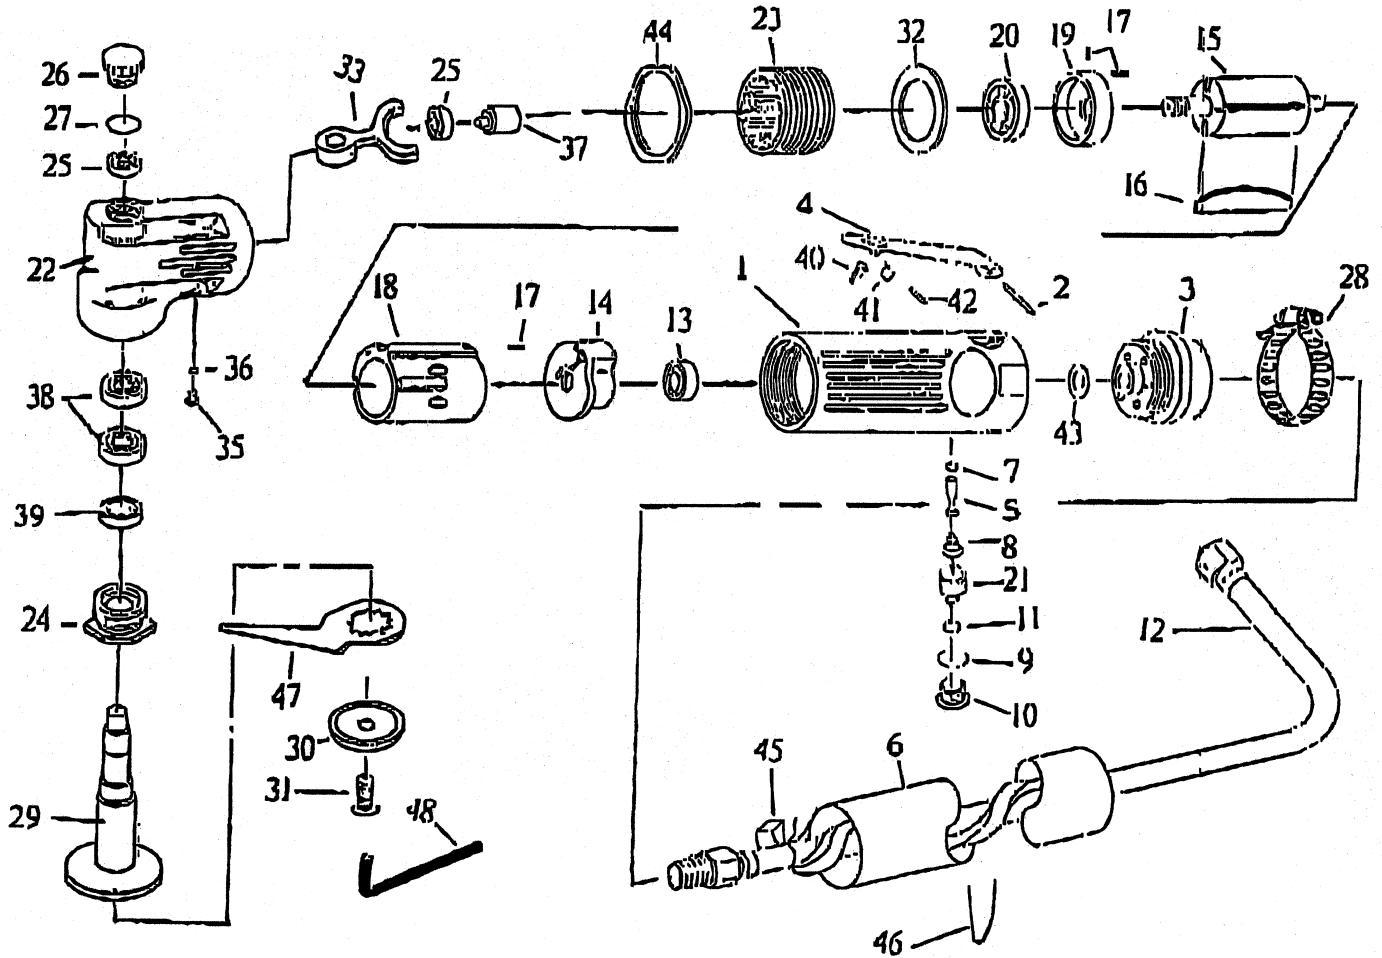

# AUTO WINDOW CUT-OUT TOOL

■ STOCK No.65559. ■ PART No.4316.

## SPARE PARTS LISTING

09/2001

KEY No.	PART No.	STOCK No.	DESCRIPTION
1	Y4316-01	67871	Motor housing
2	Y4316-02	67872	Pin
3	Y4316-03	67873	Air inlet
4	Y4316-04	67874	Throttle lever
5	Y4316-05	67875	Valve stem
6	Y4316-06	67876	Exhaust hose
7	Y4316-07	67877	O-ring
8	Y4316-08	67878	Spring
9	Y4316-09	67879	O-ring
10	Y4316-10	67880	Throttle valve
11	Y4316-11	67881	O-ring
12	Y4316-12	67882	Hose
13	Y4316-13	67883	Ball bearing
14	Y4316-14	67884	Rear end plate
15	Y4316-15	67885	Rotor
16	Y4316-16	67886	Rotor Blades
17	Y4316-17	67887	Pin
18	Y4316-18	67888	Cylinder
19	Y4316-19	67889	Front end plate
20	Y4316-20	67890	Ball bearing
21	Y4316-21	67891	Air regulator
22	Y4316-22	67892	Front housing
23	Y4316-23	67893	Retainer ring
24	Y4316-24	67894	Clamp nut

KEY No.	PART No.	STOCK No.	DESCRIPTION
25	Y4316-25	67895	Ball bearing
26	Y4316-26	67896	Rear plug
27	Y4316-27	67897	O-ring
28	Y4316-28	67898	Clamp
29	Y4316-29	67899	Spindle
30	Y4316-30	67900	Washer
31	Y4316-31	67901	Screw
32	Y4316-32	67902	Washer
33	Y4316-33	67903	Oscillator
35	Y4316-35	67904	Oil screw
36	Y4316-36	67905	O-ring
37	Y4316-37	67906	Crank shaft
38	Y4316-38	67907	Ball bearing
39	Y4316-39	67908	Seal
40	Y4316-40	67909	Safety bar
41	Y4316-41	67910	Spring
42	Y4316-42	67911	Spring pin
43	Y4316-43	67912	Packing
44	Y4316-44	67913	Lock nut
45	Y4316-45	67914	Muffler
46	Y4316-46	67915	Retainer
47	Y4316-47	65561	Blade (57mm)
48	Y4316-48	67916	Hex key