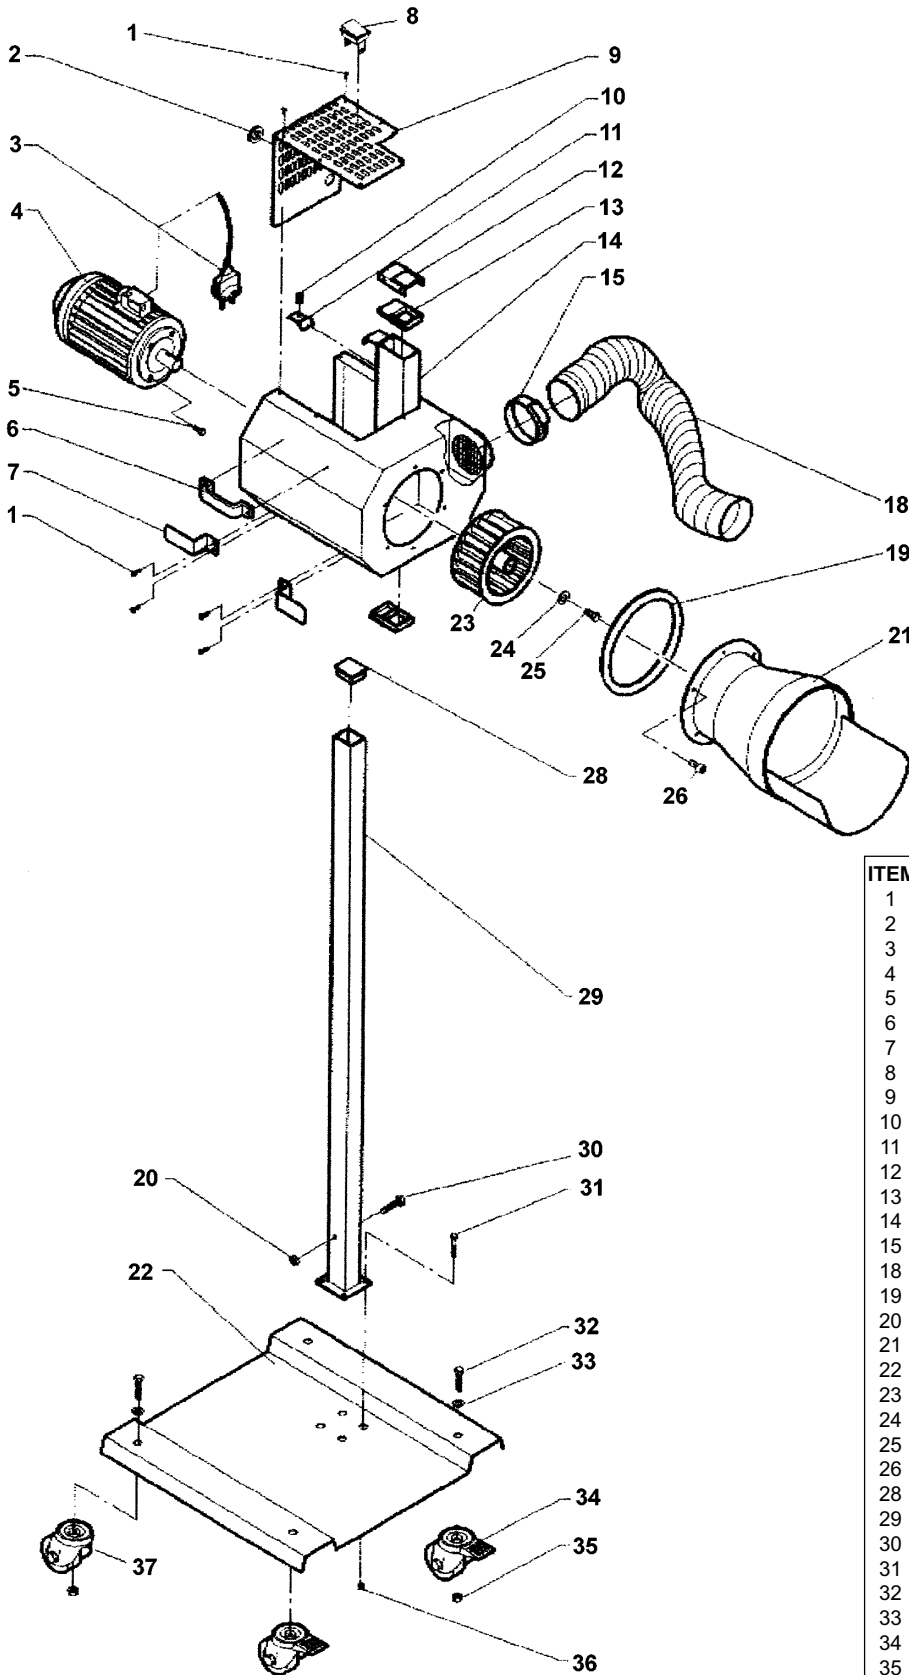

ISSUE NO.	1
ISSUE DATE	14/01/03

ITEM	PART NO.	DESCRIPTION
1	TCNA4010010	SCREW
2	TC402010005	WASHER
3	TC050010018	POWER CORD & PLUG
4	TC050010018	MOTOR
5	TCNA2010042	SCREW
6	TC025030011	BLACK
7	TC050010024	CABLE HOOK
8	TC402030002	SWITCH
9	TC050010014	GRILL
10	TC026010011	SPRING
11	TC025010135	SPRING PUSHER
12	TC050010066	END COVER
13	TC025010130	BRAKE,VSS
14	TC050010004	POST SLEEVE
15	TC050010051	HOSE CLAMP
18	TC050010040	HOSE
19	TC050010045	SEAL
20	TCNB1010013	NUT
21	TC050010034	EXHAUST INLET CONE
22	TC055010029	BASE
23	TC050010047	FAN
24	TCNC0010009	WASHER
25	TCNA2010018	SCREW
26	TCNA0010027	SCREW
28	TCNR5020019	PLUG
29	TC050010022	POST
30	TCNA2010011	SCREW M8x60mm
31	TCNA2010013	SCREW M8x110mm
32	TCNA2010050	BOLT
33	TCNC0010002	WASHER
34	TCNR1010012	WHEEL WITH BRAKE
35	TCNB1010001	NUT
36	TCNB1010013	NUT
37	TCNR1010013	WHEEL WITHOUT BRAKE