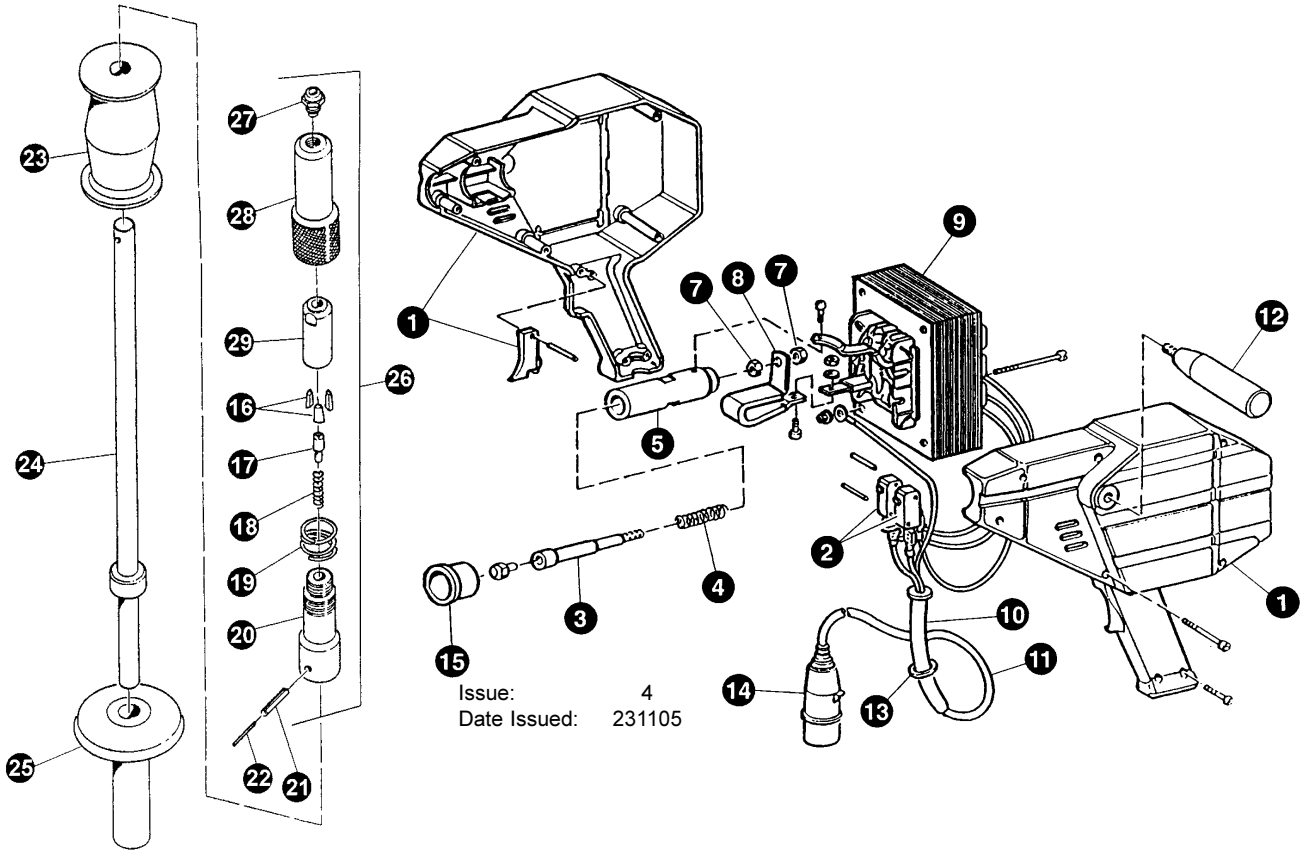

## PARTS LIST FOR: STUD WELDING KIT Model No: SR20M

Stock Code	Description
SR20M/01	Gun Body
SR20M/02	Microswitch
SR20M/03	Electrode Holder
SR20M/04	Spring
SR20M/05	Electrode Holder Sleeve
SR20M/07	Brass Nut
SR20M/08	Copper Connection
SR20M/09	Transformer
SR20M/10	Sleeve
SR20M/11	Power Supply Cable
SR20M/12	Handgrip
SR20M/13	Steel Washer
SR20M/14	Plug
SR20M/15	Sleeve Insulating Bush
SR20M/16	Holding Clamps
SR20M/17	Central Pin
SR20M/18	Inside Spring
SR20M/19	Outside Spring
SR20M/20	Outside Bush
SR20M/21	Outside Plug
SR20M/22	Inside Plug
SR20M/23	Striking Hammer
SR20M/24	Rod
SR20M/25	Knob
SR20M/26	Complete Spindle
SR20M/27	Outside Nozzle
SR20M/28	Spindle Body
SR20M/29	Spindle Bush

Nails		Screw Electrode	
	PS/0002		SR20M/104
	PS/0003		SR20M/105
Washers		Washer Electrode (magnetic)	
	PS/0004		SR20M/106
Rivets		Extension Electrode	
	PS/0007		SR20M/107
Screws		Heating Electrode	
	PS/0009		SR20M/108
Slide Hammer		Washer Hook	
	SR20M/101		SR20M/109
Nail Electrode			
	Ø2/Ø2.5mm SR20M/102		

Stock Code	Description
PS/0002	Nail, Ø2.5mm, pack of 100
PS/0003	Nail, Ø2.0mm, pack of 100
PS/0004	Washer, pack of 100
PS/0007	Trim Rivet, pack of 100
PS/0009	Screw, M4, pack of 100
SR20M/101	Hammer
SR20M/102	Electrode, Ø2.0mm Nails
SR20M/103	Electrode, Ø2.5mm Nails

Stock Code	Description
SR20M/104	Electrode, Ø4.0mm Screws
SR20M/105	Electrode, Rivets
SR20M/106	Electrode, Washers
SR20M/107	Extension Electrode for use with SR20M/105 & SR20M/107
SR20M/108	Electrode, Heating
SR20M/109	Hook, Washers